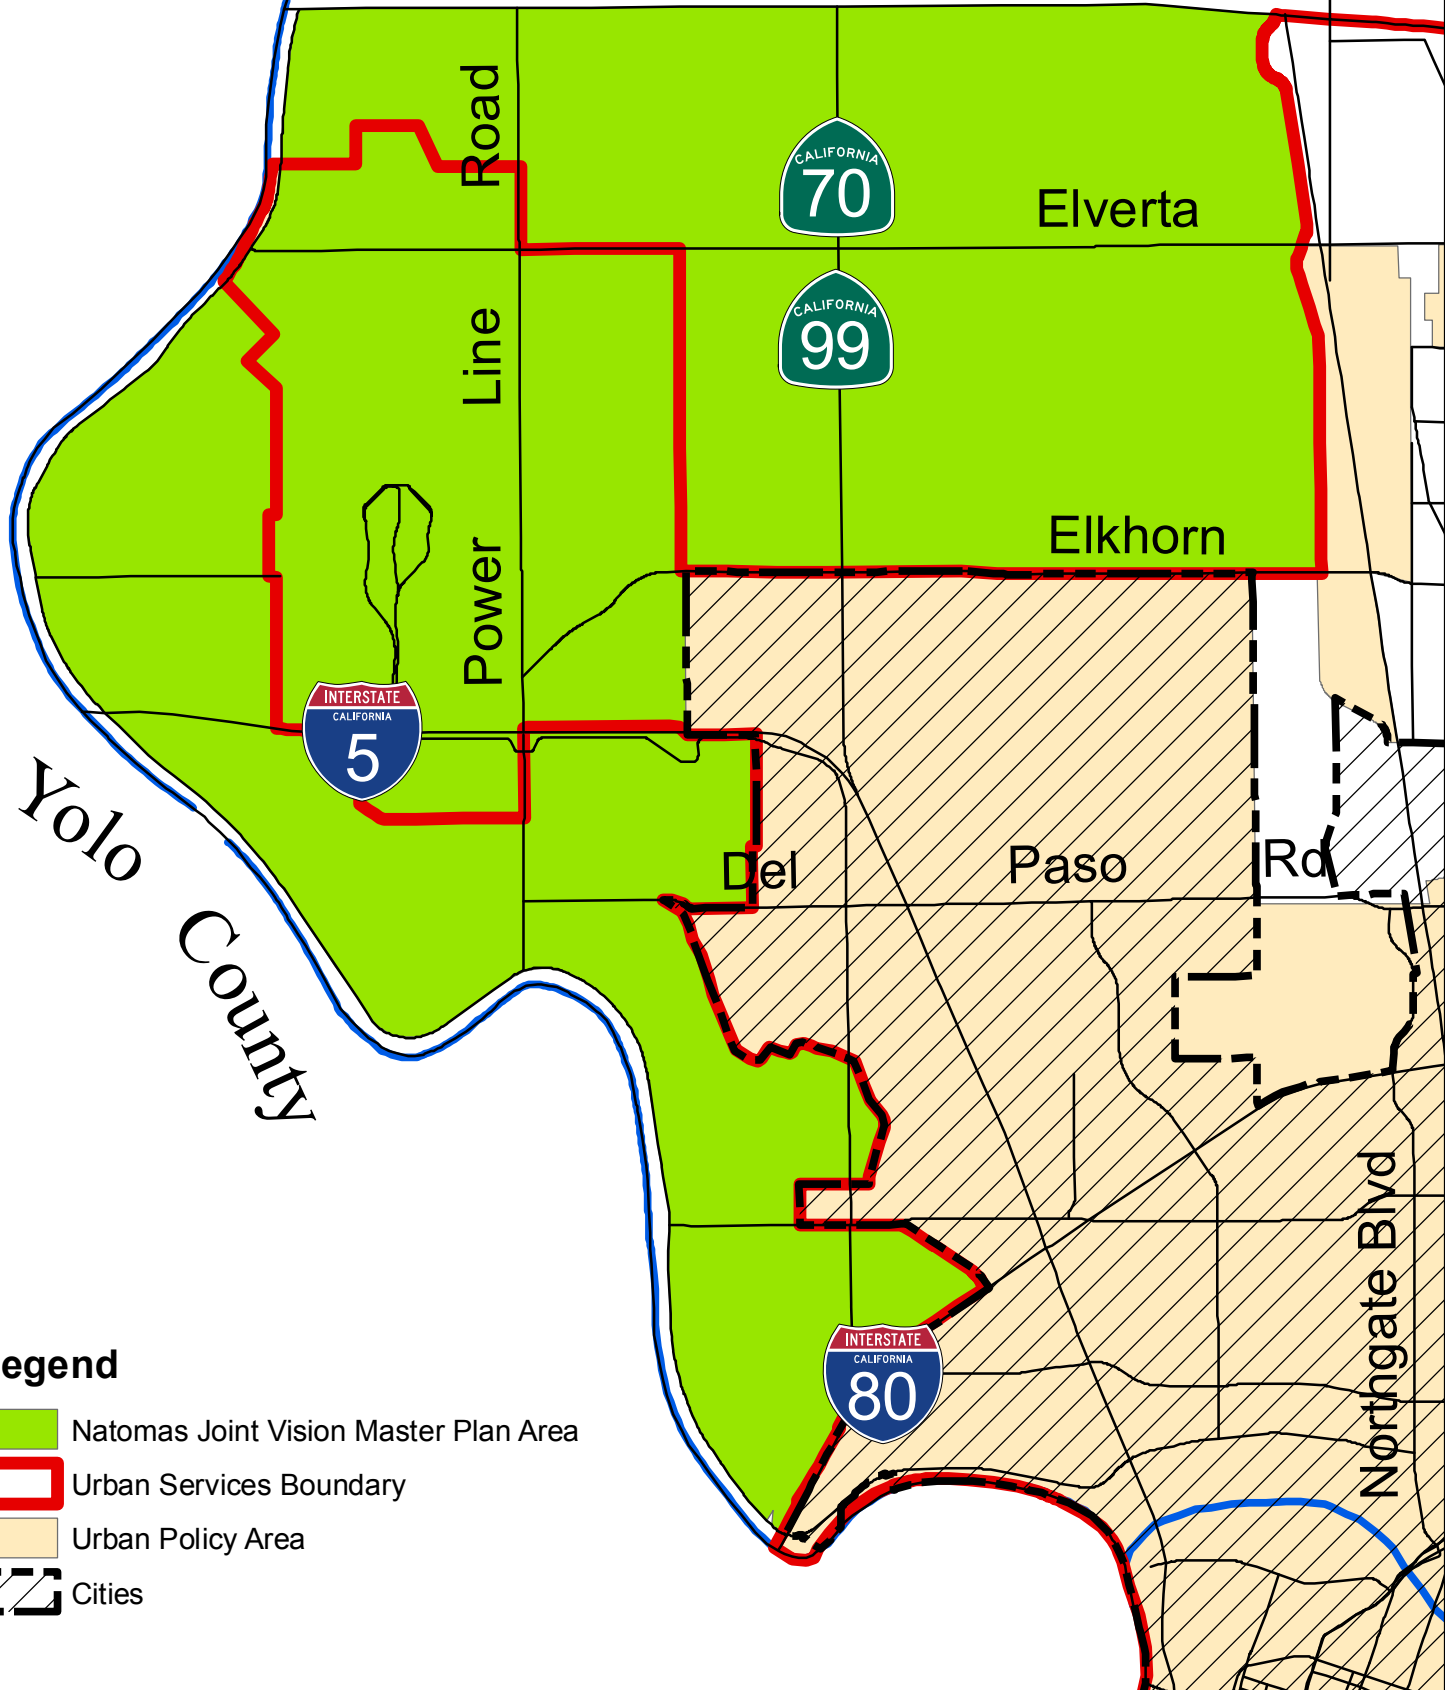

Sutter County

Legend

- Natomas Joint Vision Master Plan Area
- Urban Services Boundary
- Urban Policy Area
- Cities

Natomas Joint Vision Master Plan Area

January 2012

January 24, 2012B:\PLANNING\LONG RANGE PLANNING\NATOMAS\NJV_0112.mxd