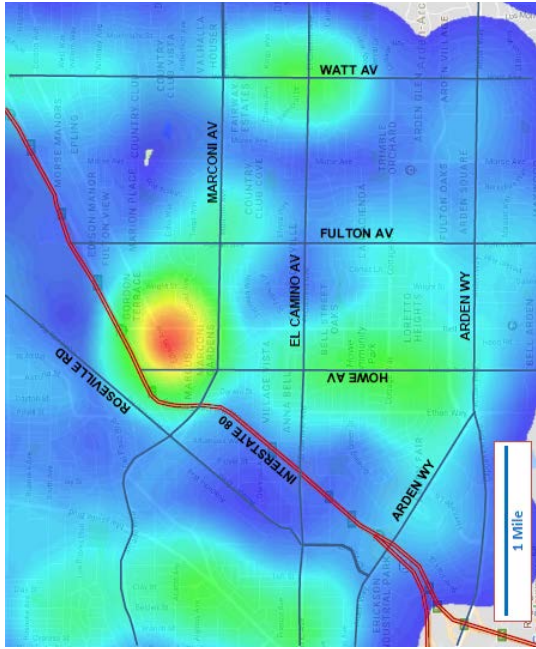

**Robbery Hot Spots (Red - Highest Densities) in EJ Communities  
November 2016 to November 2017**

**North Highlands/Foothill Farms**

**South Sacramento**

**West Arden-Arcade**

Source: Lexis Nexis, Community Crime Map, 2017. <http://www.communitycrimemap.com/>