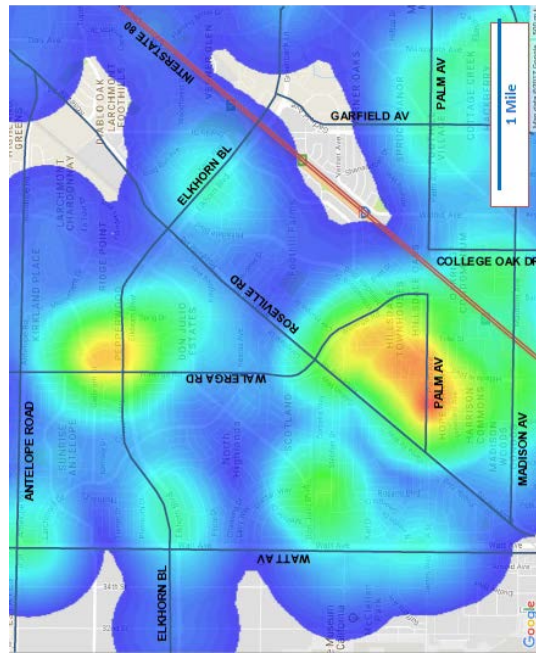

**Robbery Hot Spots (Red - Highest Densities) in EJ Communities  
November 2016 to November 2017**

**North Highlands/Foothill Farms**

**South Sacramento**

**West Arden-Arcade**

Source: Lexis Nexis, Community Crime Map, 2017. <http://www.communitycrimemap.com/>