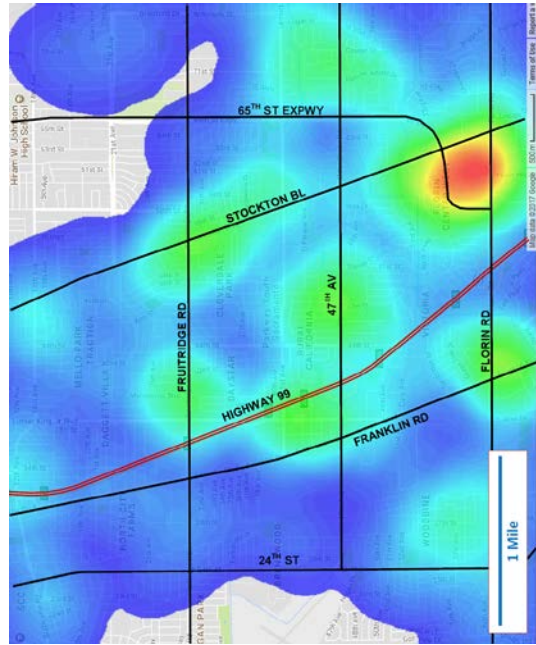

**Robbery Hot Spots (Red - Highest Densities) in EJ Communities  
November 2016 to November 2017**

**North Highlands/Foothill Farms**

**South Sacramento**

**West Arden-Arcade**

Source: Lexis Nexis, Community Crime Map, 2017. <http://www.communitycrimemap.com/>