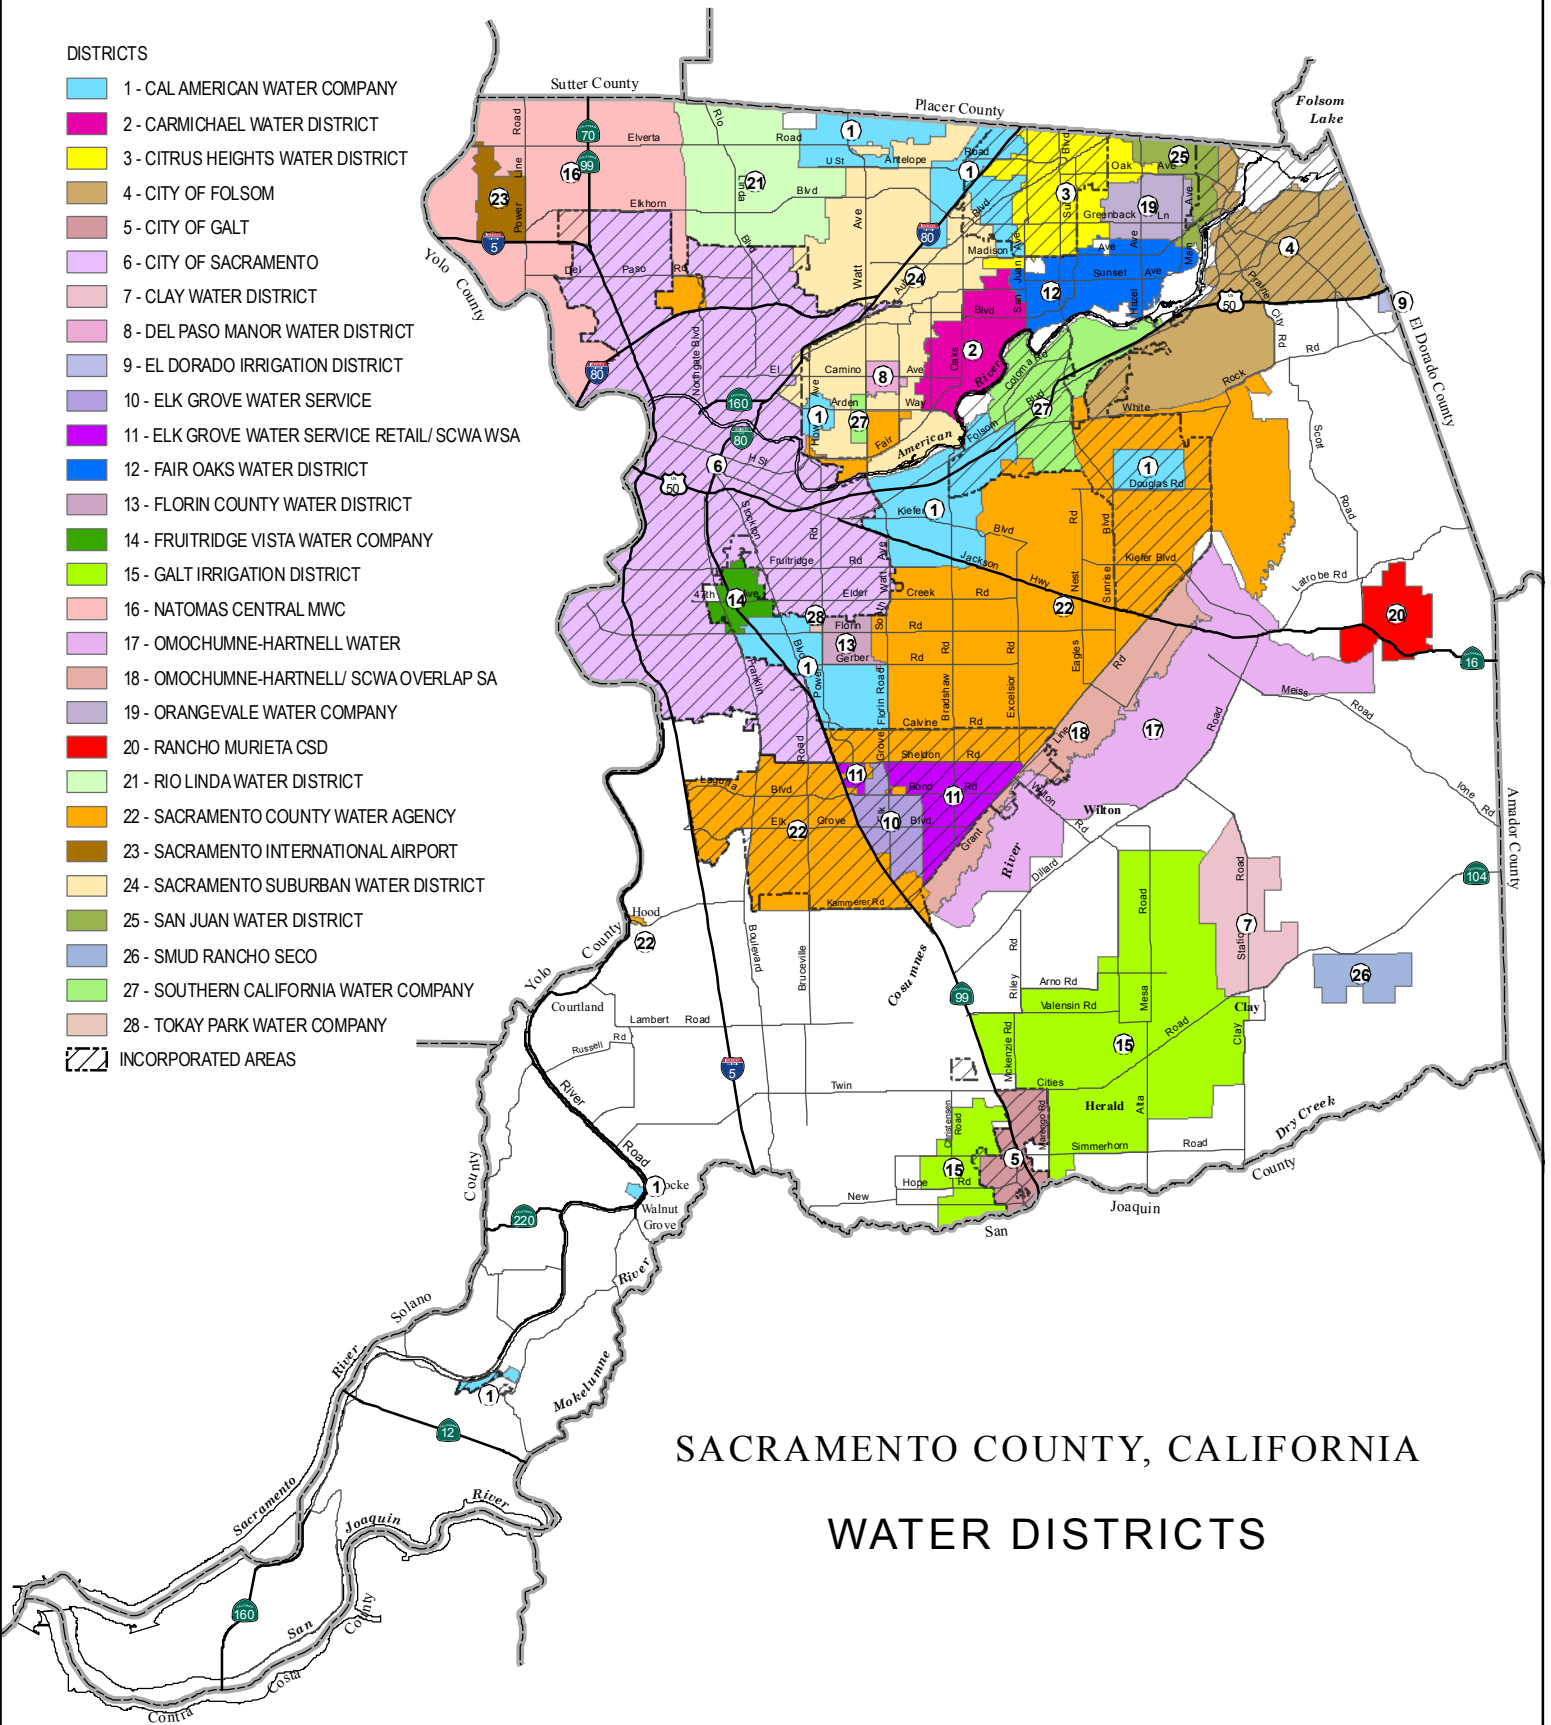

DISTRICTS

- 1 - CAL AMERICAN WATER COMPANY
- 2 - CARMICHAEL WATER DISTRICT
- 3 - CITRUS HEIGHTS WATER DISTRICT
- 4 - CITY OF FOLSOM
- 5 - CITY OF GALT
- 6 - CITY OF SACRAMENTO
- 7 - CLAY WATER DISTRICT
- 8 - DEL PASO MANOR WATER DISTRICT
- 9 - EL DORADO IRRIGATION DISTRICT
- 10 - ELK GROVE WATER SERVICE
- 11 - ELK GROVE WATER SERVICE RETAIL/ SCWA WSA
- 12 - FAIR OAKS WATER DISTRICT
- 13 - FLORIN COUNTY WATER DISTRICT
- 14 - FRUITRIDGE VISTA WATER COMPANY
- 15 - GALT IRRIGATION DISTRICT
- 16 - NATOMAS CENTRAL MWC
- 17 - OMOCHUMNE-HARTNELL WATER
- 18 - OMOCHUMNE-HARTNELL/ SCWA OVERLAP SA
- 19 - ORANGEVALE WATER COMPANY
- 20 - RANCHO MURIETA CSD
- 21 - RIO LINDA WATER DISTRICT
- 22 - SACRAMENTO COUNTY WATER AGENCY
- 23 - SACRAMENTO INTERNATIONAL AIRPORT
- 24 - SACRAMENTO SUBURBAN WATER DISTRICT
- 25 - SAN JUAN WATER DISTRICT
- 26 - SMUD RANCHO SECO
- 27 - SOUTHERN CALIFORNIA WATER COMPANY
- 28 - TOKAY PARK WATER COMPANY
- INCORPORATED AREAS

SACRAMENTO COUNTY, CALIFORNIA WATER DISTRICTS