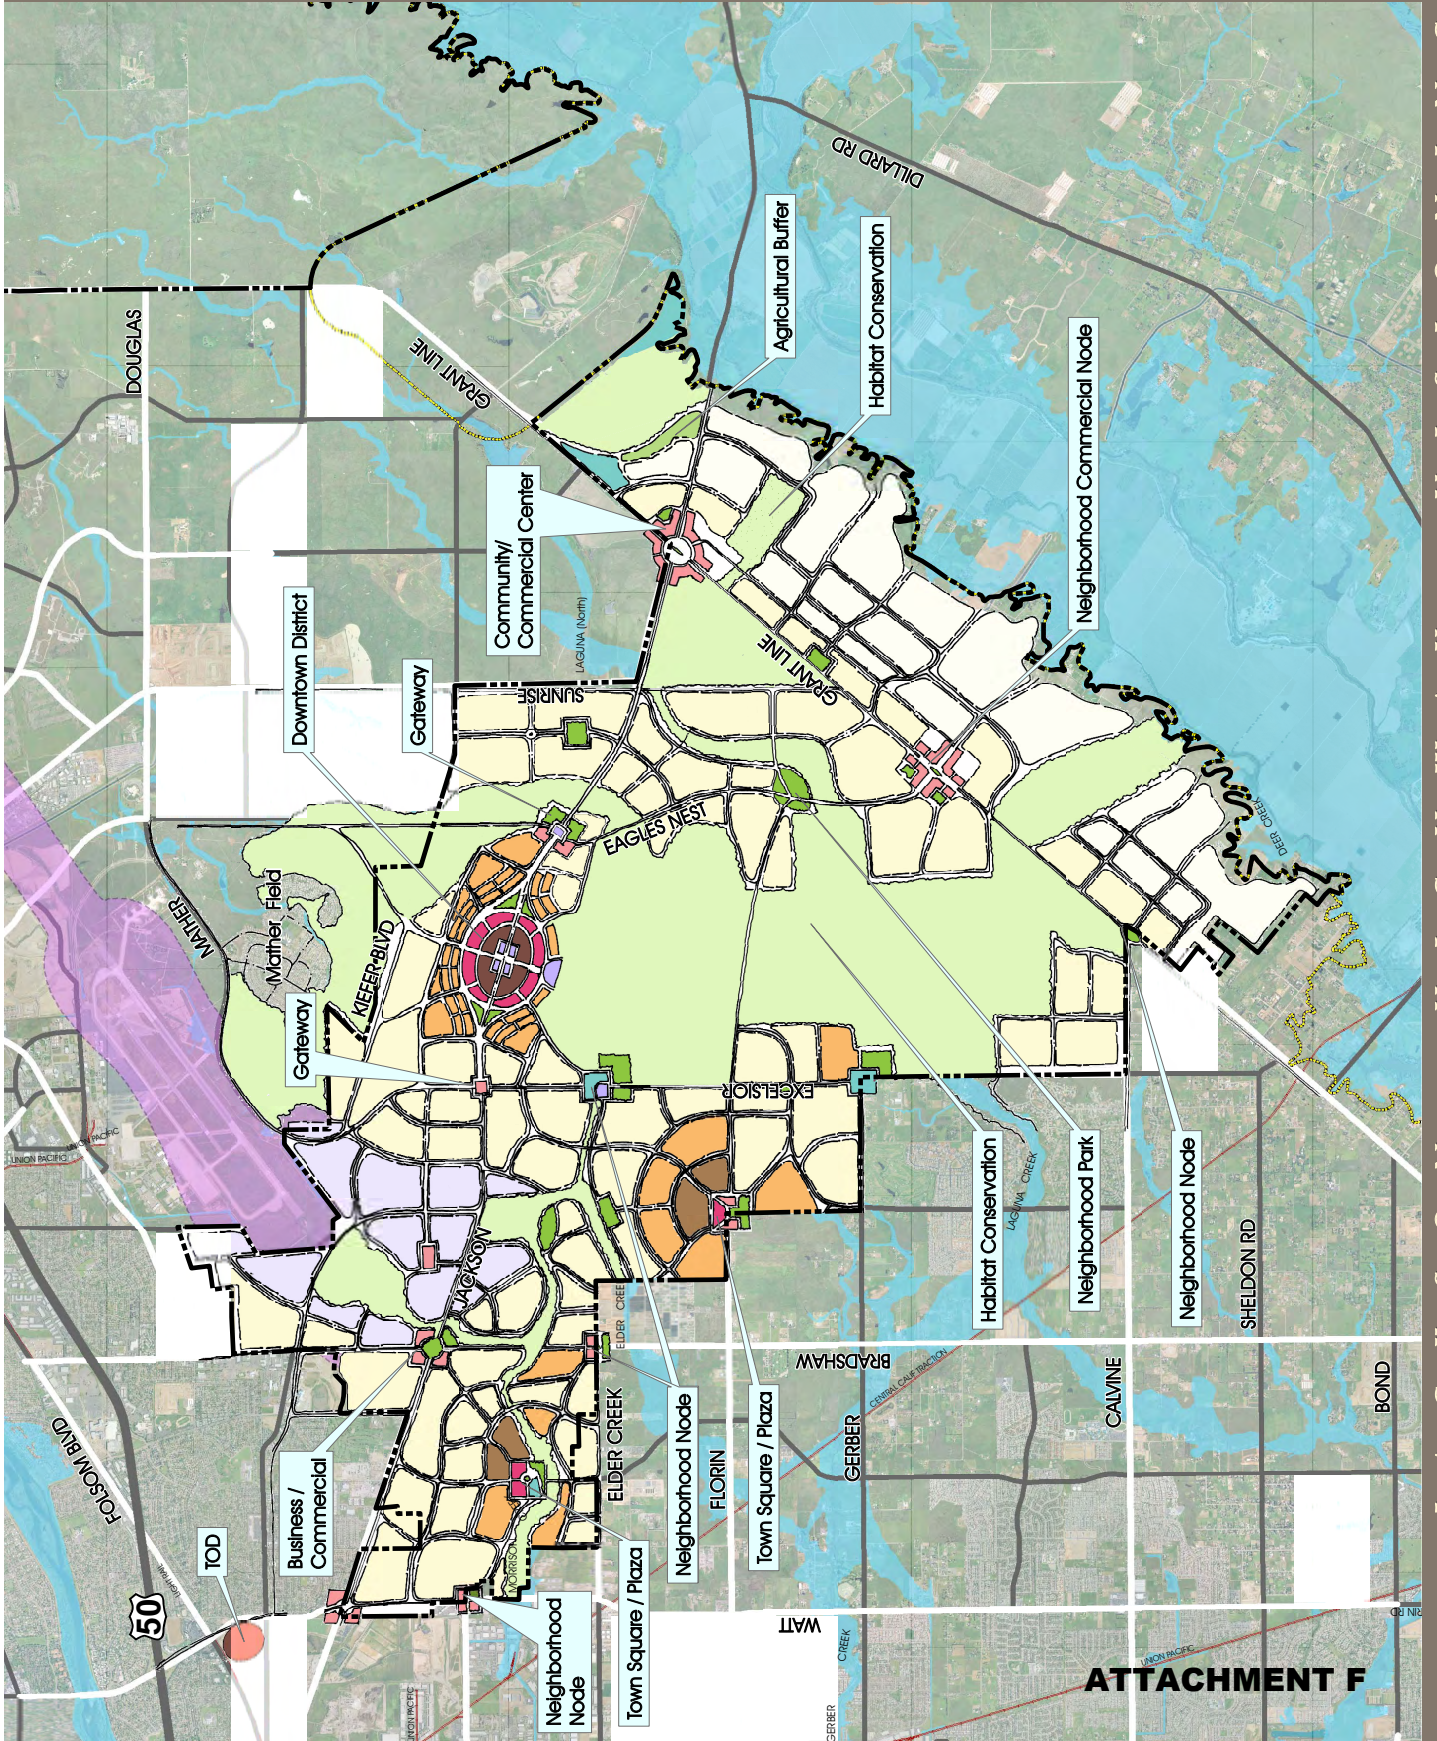

Preliminary Visioning Plan Concept I

LEGEND

- Single Family Residential
- Agricultural Residential
- Medium Density Residential
- High Density Residential
- Town Center
- Mixed Use
- Community Commercial
- Civic / Public
- Employment / Business District
- Civic Plaza
- Habitat Conservation Area
- Park

JACKSON HIGHWAY VISIONING